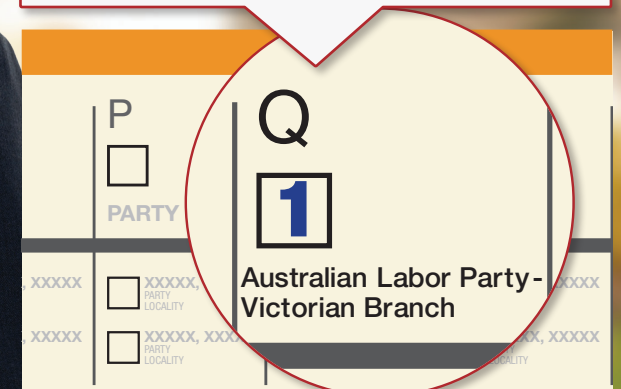

Caulfield District
Clearly number every box exactly like this.

STEP 2

LARGE BALLOT PAPER:

Just put Number **1** in Box "Q" for the **Australian Labor Party**.

OR

Vote below the line by clearly numbering **at least 5 boxes** starting with the ALP candidates.